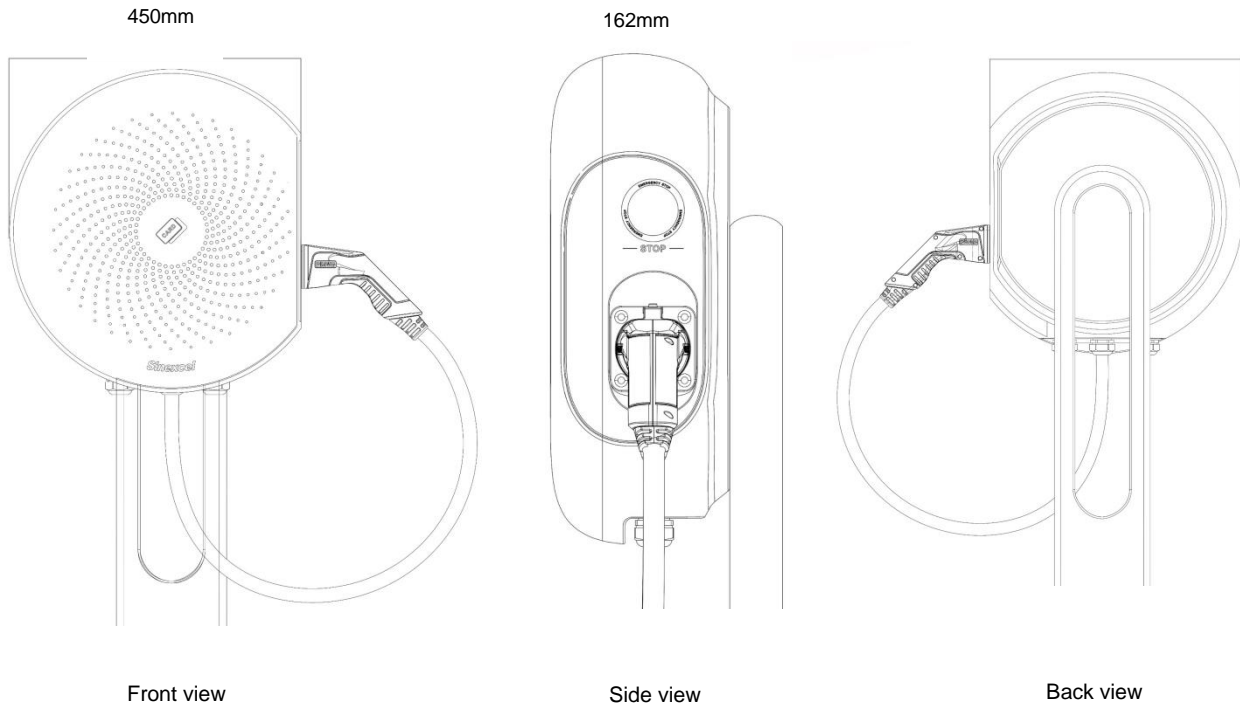

Dimensions

Order Now

Contact us Now! Be among the first to get the latest design

Interstellar.

Contact Us:

Tel: +86-15616829706

Email: lanny_li@sinexcel.com

Website: en.sinexcel.com

Fax: 0755 - 86513100

Address: 6th Building, 2nd District, Baiwangxin High-tech Industry Park, Songbai Road, Nanshan District, Shenzhen.

Sinexcel

Everything about probability
and charging solutions