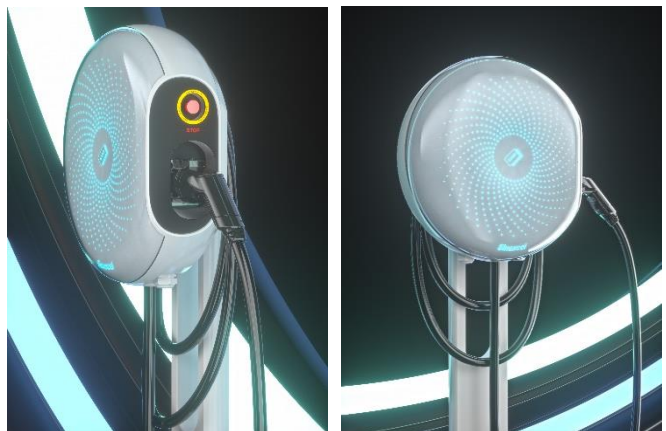

Interstellar AC Charger

The correct choice for your business and home charging. With latest design can compatible with all EV cars. Its fashion design makes it attractive while functionality and also makes charging your EV at work place or home a breeze with the reliable. The Interstellar is one smart AC charger designed to change your life.

Specifications

Product Name	Interstellar	
Size	Φ450mm (W406*H450*D162)	
Weight	7.5kg	
Rated Power	7kW	22kW
Input/ Output Voltage	Single-Phase 230V	Three-Phase 400V
Input/ Output Current	32A	
Frequency	50Hz±1Hz	
Protection Degree	IP65	
Communication Method	LAN/ 4G/ Wifi (Optional)	
Connector	IEC Type2 with 3.5 Meters Cable	
Communication Protocol	OCPP1.6J, (can updated to 2.0)	
Payment method	NFC/ RFID/ Plug and Charge/APP (Optional)	
RCD	Type A 30mA + DC6mA/ Type B (Optional)	
EMC	Class B	
Operating Temperature	-30°C — +55°C	
Relative Humidity	5%—95%	
Protection Function	Over current protection, over voltage/under voltage protection, over temperature protection, lightning protection, short circuit protection, ground fault protection, etc.	
Metering	MID Meter	
Function Extension	Extended Bluetooth, Load Balancing System	
Certification	CE, TUV mark, TR25	